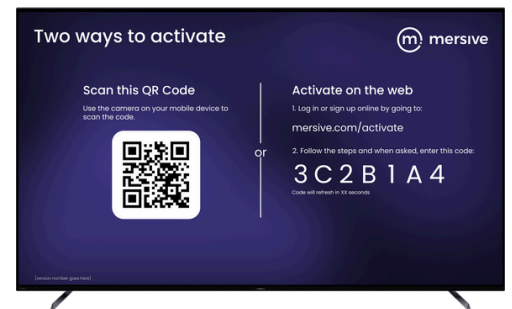

Transform your internal and client-facing meetings with simple, secure wireless screen sharing. Use digital signage to strengthen your brand and communicate vital updates in shared spaces.

Enhance teaching and research with intuitive, app-less screen sharing for both instructors and students. Mersive Pro fosters collaborative learning environments with high-definition multi-share capabilities.

Deliver secure, high-resolution visuals for patient consultations or staff meetings. Mersive Pro ensures confidential content sharing and efficient collaboration in healthcare environments.

Deploy in no time: Get your team connected fast with Mersive Pro's hassle-free setup—no need for lengthy installations.

Hit the ground running: The intuitive interface ensures your team can start collaborating immediately, cutting down on time spent learning new tools.

Keep your data locked down: Protect your content with enterprise-grade security, safeguarding intellectual property and meeting compliance with the highest standards.

Collaborate without limits: Mersive Pro's support for multiple connections keeps everyone engaged, ensuring fluid, real-time collaboration without interruptions.