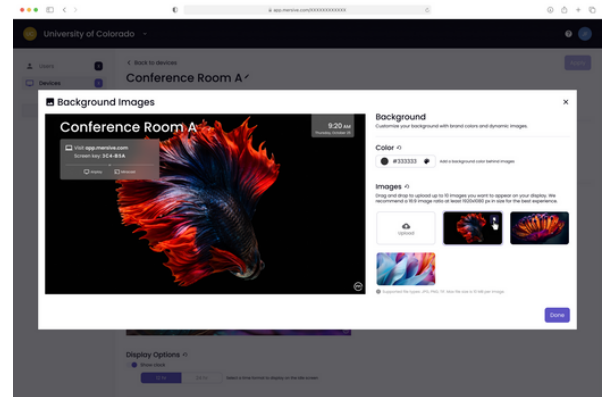

©2024 Mersive Technologies, Inc. All rights reserved.

**mersive Pro** Data Sheet

Digital signage and mobile device sharing will be free updates available after product introduction.

FRONT

BACK

- A Kensington Lock** | Cerradura Kensington | Serrure Kensington | Kensington Schloss | Kensington 锁
- B Ethernet (POE+)** | 乙太網路供電+
- C DC Power** | Energía DC | Courant continu | Gleichstromversorgung | 直流电源
- D Audio Out** | Salida de audio | Sortie audio Audio Ausgang | 音频输出
- E USB x 2**
- F HDMI 2.0 Out x 2**
- G HDMI 2.0 In**