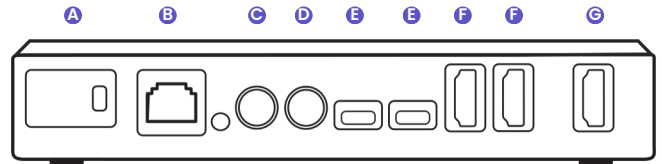

©2024 Mersive Technologies, Inc. All rights reserved.

**mersive Pro** Data Sheet

Digital signage and mobile device sharing will be free updates available after product introduction.

FRONT

BACK

- A Kensington Lock** | Cerradura Kensington | Serrure Kensington | Kensington Schloss | Kensington 锁
- B Ethernet (POE+)** | 乙太網路供電+
- C DC Power** | Energía DC | Courant continu | Gleichstromversorgung | 直流电源
- D Audio Out** | Salida de audio | Sortie audio Audio Ausgang | 音频输出
- E USB x 2**
- F HDMI 2.0 Out x 2**
- G HDMI 2.0 In**